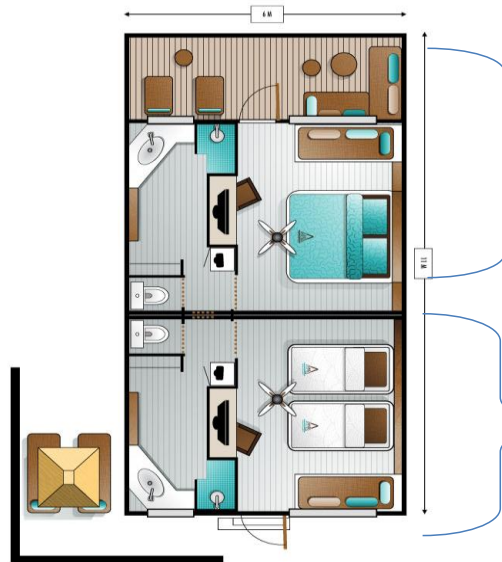

| Adult                | child sleeping in the same room |          |           |      |
|----------------------|---------------------------------|----------|-----------|------|
|                      | <12 Years                       | <6 Years | < 2 Years |      |
| promotion            | \$100                           | \$60     | \$43      | free |
| low season.          | \$120                           | \$70     | \$50      | free |
| peak season.         | \$150                           | \$88     | \$63      | free |
| Christmas / New year | \$168                           | \$98     | \$70      | free |

N° 2 - 3 - 4 - 5 - 6

**Faré Comfort**  
Faré Comfort 66 M<sup>2</sup>. Ideal for a couple with 2 or 3 children. Large bedroom with kingsize bed + small separate bedroom with 2 single beds. Large bathroom and large terrace with sea view

**Faré Comfort**  
Price by person and night in formula half pension evening (1) based 4 minimum

| Adult                | child sleeping in the same room |          |           |      |
|----------------------|---------------------------------|----------|-----------|------|
|                      | <12 Years                       | <6 Years | < 2 Years |      |
| promotion            | \$90                            | \$70     | \$50      | free |
| low season.          | \$110                           | \$80     | \$60      | free |
| peak season.         | \$140                           | \$100    | \$75      | free |
| Christmas / New year | \$158                           | \$112    | \$84      | free |

N° 7

**Faré Double**  
Faré Double 4/6 pers:  
This Faré can be able to accommodate two couples + 2 children or a couple with children in rear chamber. Each room possesses its own bathroom and its own equipment and can communicate with a double inner door if necessary. Sea view room for front and side clearance for the rear chamber. The rear chamber has a very attractive price.