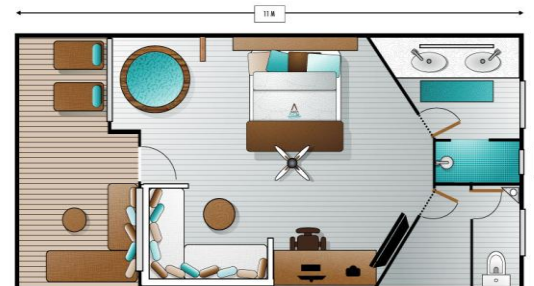

Faré Prestige
Price by person and night in formula half pension evening (1) based 2 adults minimum

Adult	child sleeping in the same room			
	<12 Years	<6 Years	< 2 Years	
promotion	$130	$80	$60	free
low season.	$150	$90	$70	free
peak season.	$188	$113	$88	free
Christmas / New year	$210	$126	$98	free

N° 1

(1) supplement for individual Room = 50% more than the corresponding rate.