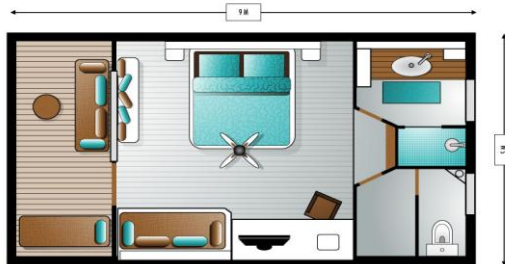

# PRICES 2014

|                      |
|----------------------|
| promotion            |
| low season.          |
| peak season.         |
| Christmas / New year |

**Stay half-board luxury only. Price per person per night based on 2 adults per room.  
Room according to standing with the choice + To dine at the international gastronomic restaurant + Breakfast**

**Faré Luxury**  
Faré Luxury 45 M<sup>2</sup> 2/3 people - 1 bed king + sofa child. Large Terrace Seen Sea. Fantastic location in the first row facing the ocean

**Faré Luxury**  
Price by person and night in formula half pension evening (1) based 2 adults minimum

| Adult                | child sleeping in the same room |          |           |      |
|----------------------|---------------------------------|----------|-----------|------|
|                      | <12 Years                       | <6 Years | < 2 Years |      |
| promotion            | \$100                           | \$60     | \$43      | free |
| low season.          | \$120                           | \$70     | \$50      | free |
| peak season.         | \$150                           | \$88     | \$63      | free |
| Christmas / New year | \$168                           | \$98     | \$70      | free |

N° 2 - 3 - 4 - 5 - 6

**Faré Comfort**  
Faré Comfort 66 M<sup>2</sup>. Ideal for a couple with 2 or 3 children. Large bedroom with kingsize bed + small separate bedroom with 2 single beds. Large bathroom and large terrace with sea view